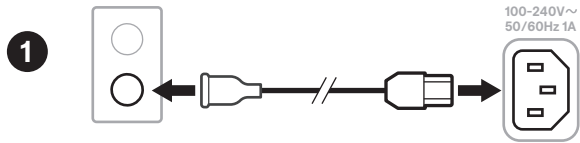

Press + Hold
to access
additional
product
controls

ToneMatch
Insert Auto
Wireless Auto
Expanders On

Download the Bose app to:

Access additional controls.
Stream audio.

Download Bose-appen for at:

Få adgang til yderligere betjeningselementer.
Stream lyd.