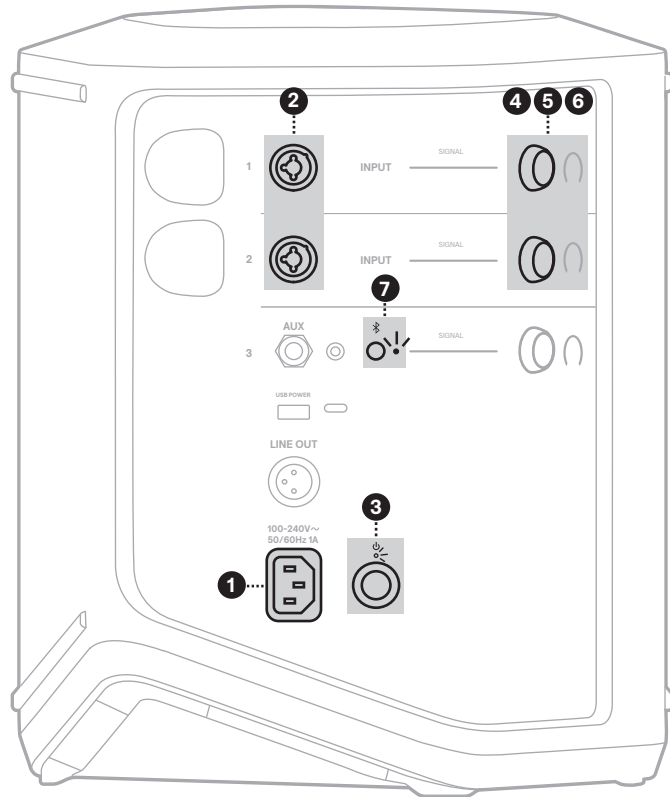

Press + Hold
to access
additional
product
controls

ToneMatch
Insert Auto
Wireless Auto
Expanders On

Download the Bose app to:

Access additional controls.
Stream audio.

Download Bose-appen for at:

Få adgang til yderligere betjeningselementer.
Stream lyd.