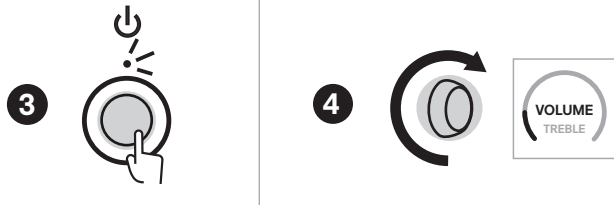

Press + Hold
to access
additional
product
controls

ToneMatch
Insert Auto
Wireless Auto
Expanders On

Download the Bose app to:

Access additional controls.
Stream audio.

Download Bose-appen for at:

Få adgang til yderligere betjeningselementer.
Stream lyd.